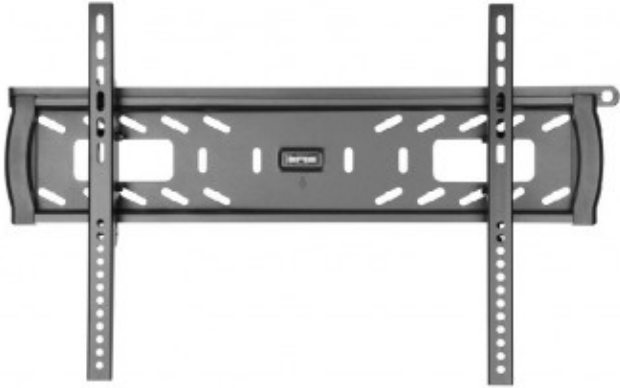

SUPPORTO TV INCLINABILE PER MONITOR DA 37" A 70" PORTATA MAX 45kG

Tilting TV mount

Reference: TILT-64PR

Benefits: The most affordable range of tilting TV mounts that ensure a firm and secure hold. Optimises space and brings a new aesthetic to your home or business. Extra flat design to minimise the distance between the TV and the wall. They can be tilted vertically, and are supplied with all accessories for quick and easy installation. Applications: Wall installation for TVs from 37" to 70" and VESA 200/300/400/600. For domestic use (main TV in livingroom or home cinema) and professional use (audiovisual installations in schools, offices, shops, etc.).

Peso netto	2.90
Larghezza	71.000
Altezza	44.000
Profondità	5.900