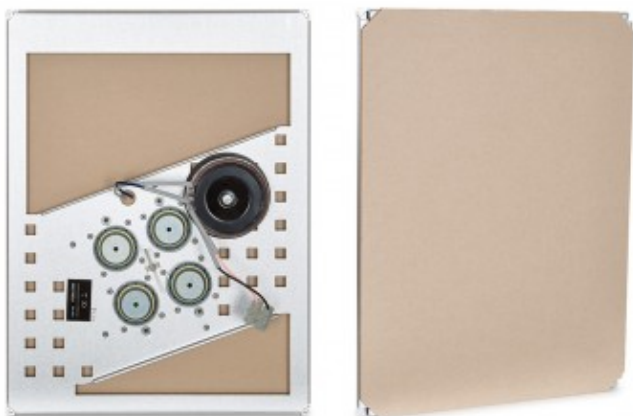

ALTOPARLANTE DA INCASSO INVISIBILE DA CARTONGESSO POT 40W LINEA 100V

Invisible loudspeaker

Reference: TDO-45

Invisible loudspeaker FEATURES Invisible loudspeaker with 70 and 100 V line transformer. Provides sound in spaces in which the speaker is totally concealed behind plasterboard panels, creating a musical atmosphere without any visual disturbance. Reproduces the sound by vibrating the radiating surface and offers a wide coverage with excellent sound quality. APPLICATIONS For musical setting in 100V line installations in offices, small stores, restaurants, waiting rooms, etc. TECHNICAL DATA 40 W RMS@100 V 140-20,000 Hz response Sensitivity 90 dB \pm 3 dB at 1 W/1 m

Peso netto	1.45
Larghezza	30.000
Altezza	40.000
Profondità	5.000