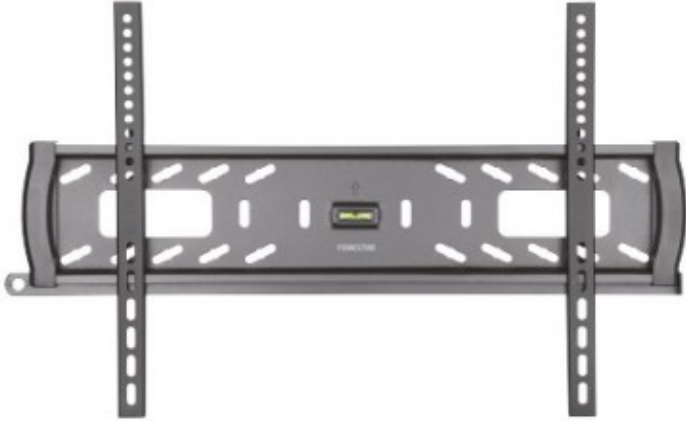

# SUPPORTO TV FISSO PER MONITOR DA 37 A 70" PORTATA MAX 45KG

Fixed TV mount

Reference: FIX-64PR

Benefits: The most affordable range of ultraslim TV mounts that ensure a firm and secure hold. They optimise space and bring a new aesthetic to your home or business. Ultraslim design to minimise the distance from the TV to the wall. Supplied with all accessories for quick and easy installation. Applications: Wall installation for TVs from 37" to 70" and VESA 200/300/400/600. For home use (main TV in living room or home cinema) and professional use (audiovisual installations in schools, offices, shops, etc.).

Peso netto	2.45
Larghezza	71.500
Altezza	44.000
Profondità	2.600