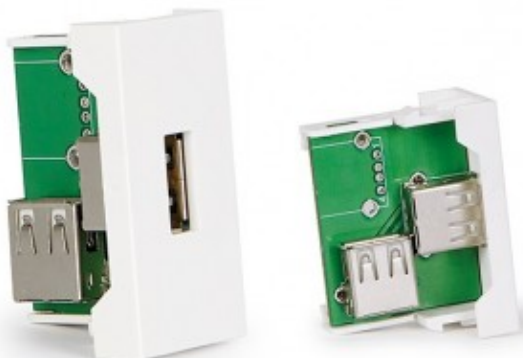

PANNELLO DI CONNESSIONE USB TIPO A FEMMINA FEMMINA

Female USB A connection
panel

Reference: WP-47U

Connection panels for audiovisual installations, classrooms, conference rooms, etc. Modular connection panel systems with different connectors.

| | |
|------------|-------|
| Larghezza | 2.250 |
| Altezza | 4.500 |
| Profondità | 3.330 |