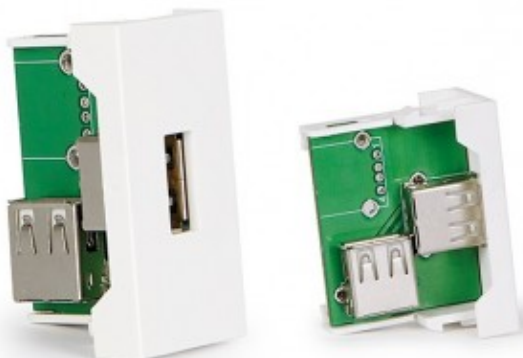

PANNELLO DI CONNESSIONE USB TIPO A FEMMINA FEMMINA

Female USB A connection
panel

Reference: WP-47U

Connection panels for audiovisual installations, classrooms, conference rooms, etc. Modular connection panel systems with different connectors.

Larghezza	2.250
Altezza	4.500
Profondità	3.330