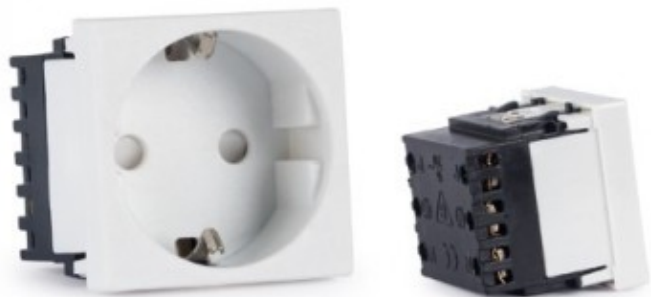

PRESA BIPOLARE PER MODULO WP DA 16A

Bipolar socket connection
panel with earth.

Reference: WP-44S

Connection panels for audiovisual installations, classrooms, conference rooms, etc. Modular connection panel system with different connectors.

Larghezza	4.500
Altezza	4.500
Profondità	4.060