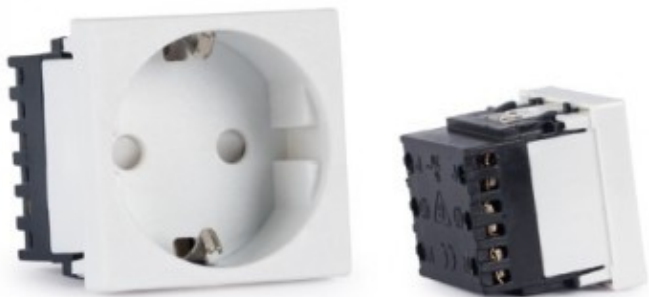

PRESA BIPOLARE PER MODULO WP DA 16A

Bipolar socket connection
panel with earth.

Reference: WP-44S

Connection panels for audiovisual installations, classrooms, conference rooms, etc. Modular connection panel system with different connectors.

Larghezza	4.500
Altezza	4.500
Profondità	4.060