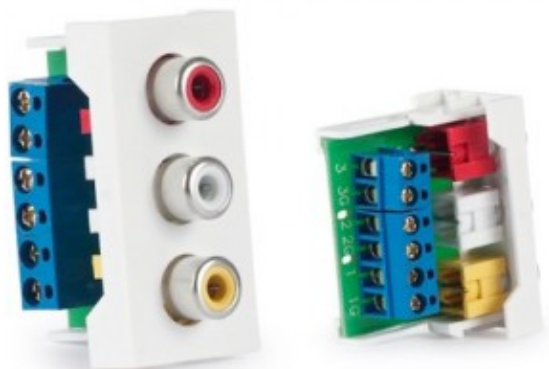

3 x RCA DA PANNELLO AUDIO VIDEO

3 x RCA connection panel.

Reference: WP-43R

Connection panels for audiovisual installations, classrooms, conference rooms, etc. Modular connection panel system with different connectors.

Larghezza	4.000
Altezza	2.250
Profondità	4.500