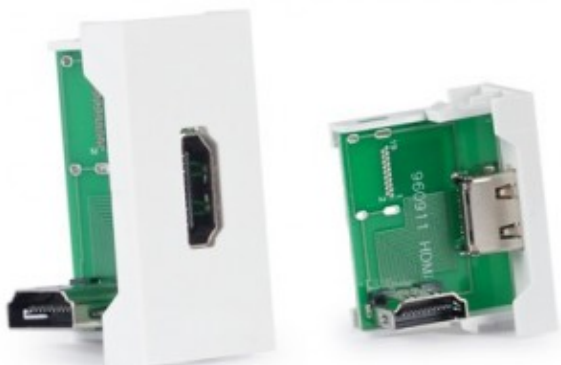

CONNESSIONE HDMI DA PANNELLO

HDMI connection panel

Reference: WP-37H

Connection panels for audiovisual installations, classrooms, conference rooms, etc. Modular connection panel system with different connectors.

Larghezza	2.250
Altezza	4.500
Profondità	3.330