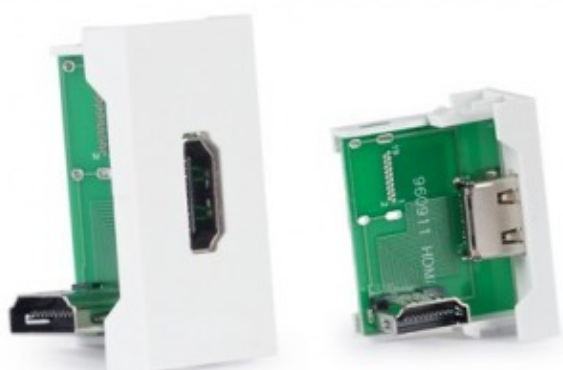

CONNESSIONE HDMI DA PANNELLO

HDMI connection panel

Reference: WP-37H

Connection panels for audiovisual installations, classrooms, conference rooms, etc. Modular connection panel system with different connectors.

Larghezza	2.250
Altezza	4.500
Profondità	3.330