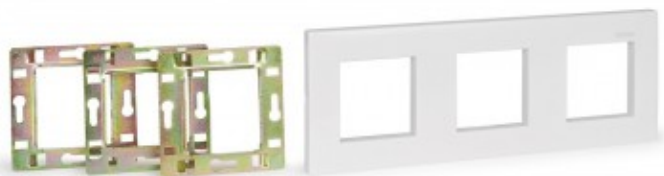

## PORTAFRUTTI PER 3 MODULI UNIVERSALI

Frame and chassis for 3  
universal boxes

Reference: WP-220MCH

Frames and chassis for installation in square universal standard flushmount box. Modular connection panel system for audiovisual installations, classrooms, conference rooms, etc.

Larghezza	22.000
Altezza	8.000
Profondità	.500