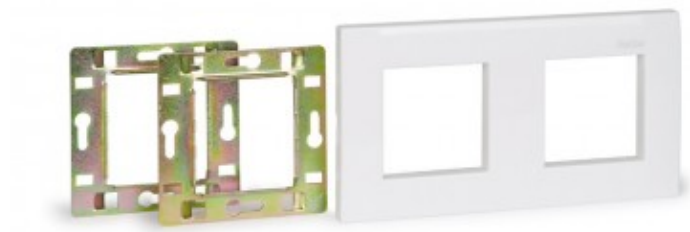

PORTAFRUTTI PER 2 MODULI UNIVERSALI

Frame and chassis for 2
universal boxes

Reference: WP-150MCH

Frames and chassis for installation in square universal standard flushmount box. Modular connection panel system for audiovisual installations, classrooms, conference rooms, etc.

Larghezza	15.000
Altezza	8.000
Profondità	.500