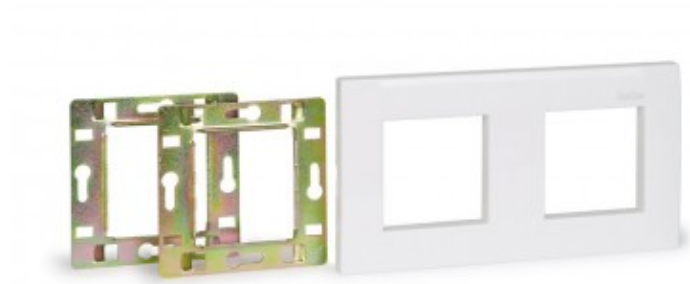

## PORTAFRUTTI PER 2 MODULI UNIVERSALI

Frame and chassis for 2  
universal boxes

Reference: WP-150MCH

Frames and chassis for installation in square universal standard flushmount box. Modular connection panel system for audiovisual installations, classrooms, conference rooms, etc.

Larghezza	15.000
Altezza	8.000
Profondità	.500