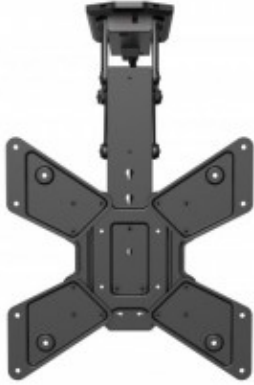

SUPPORTO MOTORIZZATO A SOFFITTO PER MONITOR 23"/55", POR. 30 KG

Motorised TV ceiling mount

Reference: STTEL-44N

Motorised TV ceiling mount **BENEFITS** Optimises space in rooms with low ceilings, both flat and sloping. Tucks the TV into the ceiling and folds out comfortably and securely. Folding arm with balanced mechanism improves the stability of the TV. It folds in or out automatically with just a small touch. RF remote control allows operation through walls and from greater distances. Optimises space and brings a new look to your home or business. **APPLICATIONS** In places where you want to tuck up the TV to allow better viewing or for more space when it is not in use. For domestic use (main living room TV or home cinema) and professional use (video conferences, digital advertising, meeting rooms, classrooms). **TECHNICAL DATA** For TV from 23" to 55". VESA 100 x 100, 200 x 200, 300 x 300, 400 x 200, 400 x 400 Maximum borne weight: 30 kg 75° tiltable Horizontal correction: $\pm 3^\circ$

Peso netto	7.15
Larghezza	10.800
Altezza	55.000
Profondità	43.500