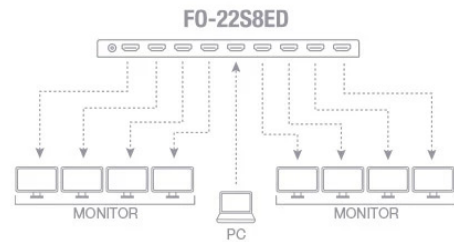

AV MULTIMEDIA / DISTRIBUTORS / HDMI

FO-22S8ED

1 X 8 HDMI AMPLIFIER SPLITTER.

- ✓ Allocates HDMI signals (1 input to 8 outputs)
- ✓ UHD 4K@60Hz resolution
- ✓ EDID function.
- ✓ 2.0 HDMI
- ✓ HDCP 2.2

+ Info:
<https://fonestar.com/FO-22S8ED>

ESPECIALLY RECOMMENDED IN:

Hospitality

Education

Offices

All sectors

DESCRIPTION

HDMI 2.0 Splitter (1 input x 8 outputs). Distributes the same image to multiple TVs. You can display the same video and audio content on different TVs to be seen by more people. In addition, you can distribute the signal to TVs of different resolution, thanks to the DOWN-SCALING function that auto adjusts the output signal to the TV resolution. For installations where several TVs are needed for the audience such as exhibitions, showcases, training rooms, conference rooms, sports centres, bars, restaurants, etc.

TECHNICAL CHARACTERISTICS

FEATURES	1x8 HDMI 2.0 amplifier splitter. UHD 4K@60Hz resolution. 18 Gbps bandwidth. DOWN-SCALING function on outputs (Auto adjustment for the resolution of each TV. Simultaneously provides 4K and 1080p outputs). Intelligent EDID management, automatic or manual selection. Supports HDR and 12-bit colour, 3D video and all audio formats.
HDMI	2.0, compatible with 1.4
HDCP	2.2, compatible with 1.4
DELAY	0 ms
INPUTS	1 female gold-plated HDMI connector
OUTPUTS	8 x HDMI female gold-plated connectors
INDICATORS	Operating LED Output LED Operating mode LED
POWER SUPPLY	5 V DC, 2 A with adapter included
DIMENSIONS	225 x 15 x 83 mm depth
WEIGHT	0.4 kg
NOTES	The cable must be HDMI 2.0. Maximum cable length is 5m for 4K@60Hz 4:4:4 or 10m for 4K@30Hz or 1080p.